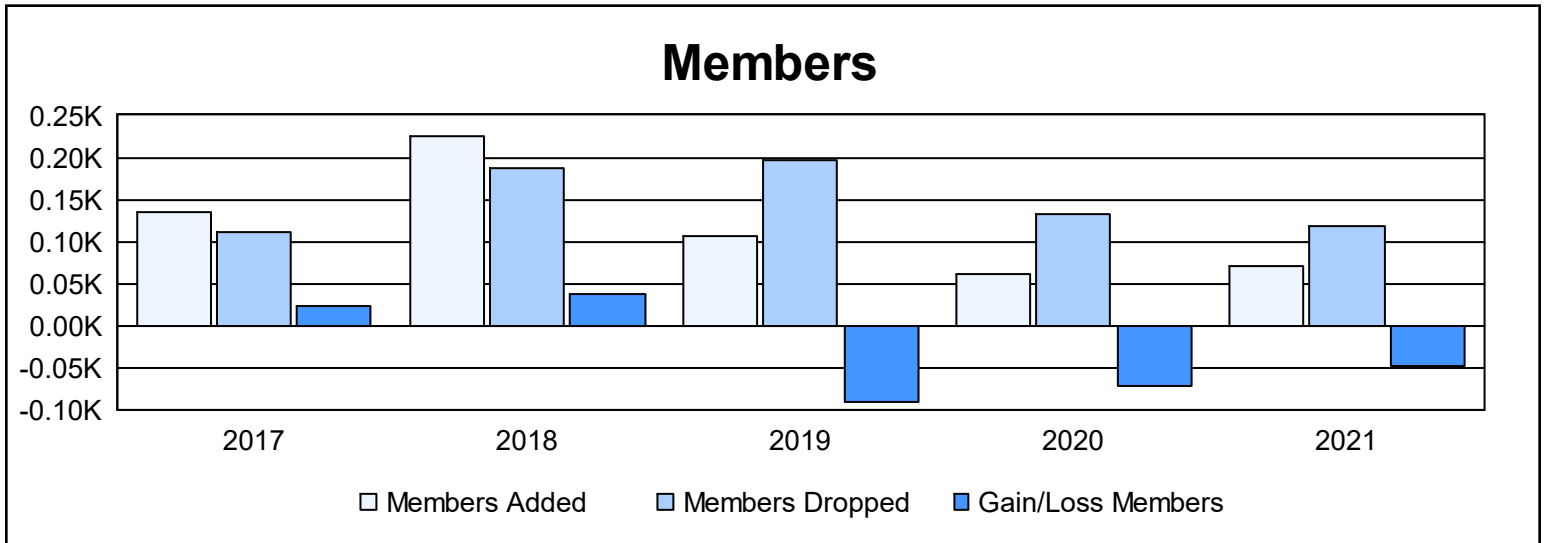

Year	New Clubs	Dropped Clubs	Gain/ Loss Clubs	New Members	Charter Members	Reinstate Members	Transfer Members	Total Member Added	Total Members Dropped	Gain/ Loss Members
2016-2017	0	0	0	124	1	4	6	135	111	24
2017-2018	4	1	3	139	77	5	4	225	187	38
2018-2019	0	1	-1	94	1	5	6	106	197	-91
2019-2020	0	1	-1	52	1	4	4	61	133	-72
2020-2021	0	0	0	64	2	2	3	71	118	-47
Average	1	1	0	95	16	4	5	120	149	-30

Membership Composition June 2021 Cumulative

Gender Composition June 2021 Cumulative