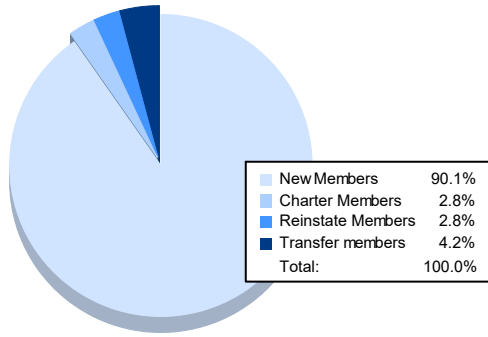

Year	New Clubs	Dropped Clubs	Gain/ Loss Clubs	New Members	Charter Members	Reinstate Members	Transfer Members	Total Member Added	Total Members Dropped	Gain/ Loss Members
2016-2017	0	0	0	124	1	4	6	135	111	24
2017-2018	4	1	3	139	77	5	4	225	187	38
2018-2019	0	1	-1	94	1	5	6	106	197	-91
2019-2020	0	1	-1	52	1	4	4	61	133	-72
2020-2021	0	0	0	64	2	2	3	71	118	-47
Average	1	1	0	95	16	4	5	120	149	-30

Membership Composition June 2021 Cumulative

Gender Composition June 2021 Cumulative