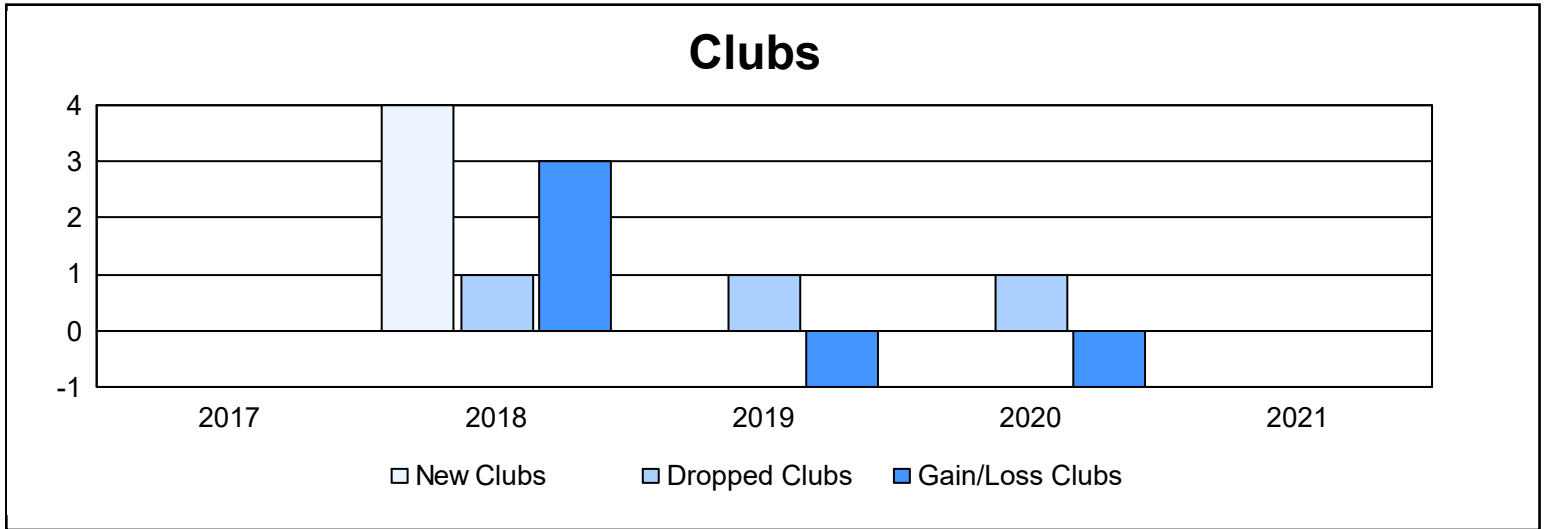

Year	New Clubs	Dropped Clubs	Gain/ Loss Clubs	New Members	Charter Members	Reinstate Members	Transfer Members	Total Member Added	Total Members Dropped	Gain/ Loss Members
2016-2017	0	0	0	124	1	4	6	135	111	24
2017-2018	4	1	3	139	77	5	4	225	187	38
2018-2019	0	1	-1	94	1	5	6	106	197	-91
2019-2020	0	1	-1	52	1	4	4	61	133	-72
2020-2021	0	0	0	64	2	2	3	71	118	-47
Average	1	1	0	95	16	4	5	120	149	-30

Membership Composition June 2021 Cumulative

Gender Composition June 2021 Cumulative